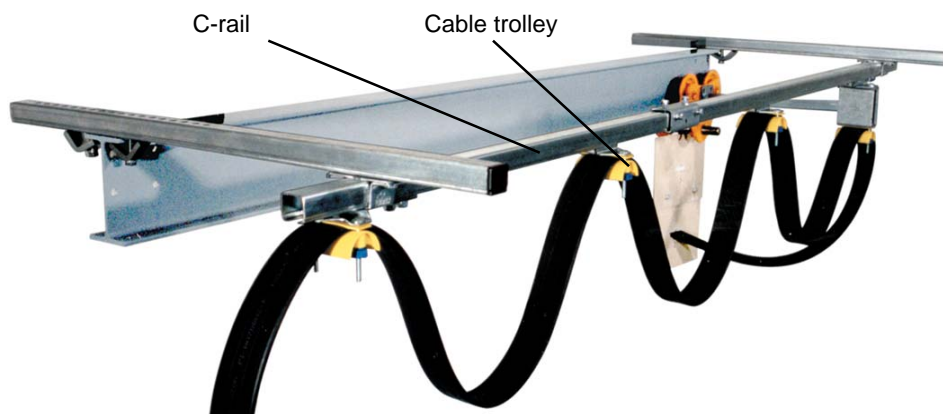

## Range of options

**11-00 GB**  
09-10-06

**6 mm steel wire:**

**Trolleys for round cable**  
Cable load 3 kg  
Cable load 6 kg

**Trolleys for flat cable**  
Cable load 6 kg

**C-rails:**

**Trolleys for round cable**  
Cable load 20 kg, C-30 rail  
Cable load 32 kg, C-40 rail

**Trolleys for flat cable**  
Cable load 20 kg, C-30 rail  
Cable load 32 kg, C-40 rail

**Trolleys for tool suspension, C-30 och C-40 rails**

**Girders & beams:**

**Trolleys for round cable**  
Cable load 10 kg  
Cable load 20 kg