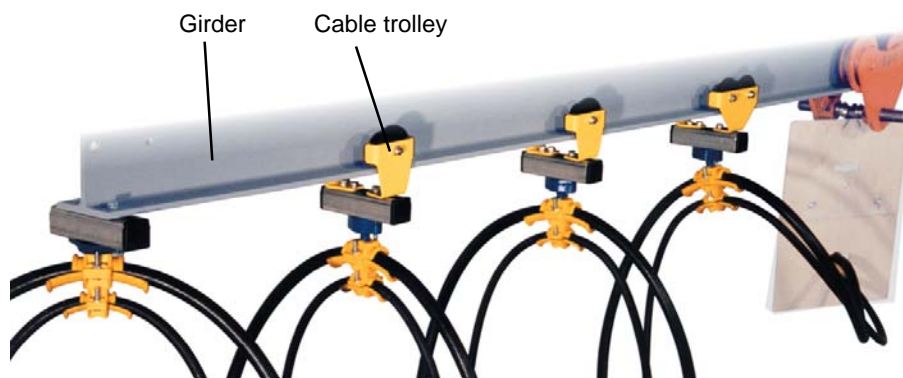

## Range of options

**11-00 GB**  
09-10-06

**6 mm steel wire:**

**Trolleys for round cable**  
Cable load 3 kg  
Cable load 6 kg

**Trolleys for flat cable**  
Cable load 6 kg

**C-rails:**

**Trolleys for round cable**  
Cable load 20 kg, C-30 rail  
Cable load 32 kg, C-40 rail

**Trolleys for flat cable**  
Cable load 20 kg, C-30 rail  
Cable load 32 kg, C-40 rail

**Trolleys for tool suspension, C-30 och C-40 rails**

**Girders & beams:**

**Trolleys for round cable**  
Cable load 10 kg  
Cable load 20 kg