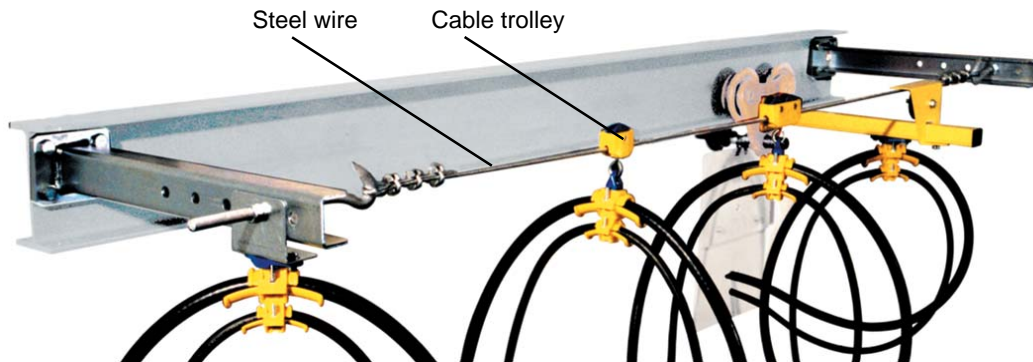

# Cable trolleys

## Range of options

**11-00 GB**  
09-10-06

**6 mm steel wire:**

**Trolleys for round cable**  
Cable load 3 kg  
Cable load 6 kg

**Trolleys for flat cable**  
Cable load 6 kg

**C-rails:**

**Trolleys for round cable**  
Cable load 20 kg, C-30 rail  
Cable load 32 kg, C-40 rail

**Trolleys for flat cable**  
Cable load 20 kg, C-30 rail  
Cable load 32 kg, C-40 rail

**Trolleys for tool suspension, C-30 och C-40 rails**

**Girders & beams:**

**Trolleys for round cable**  
Cable load 10 kg  
Cable load 20 kg